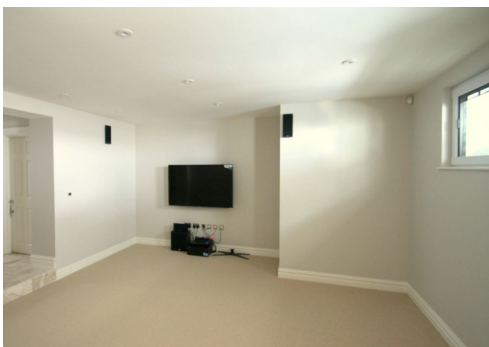

Basement Mirror Shaft *Daylight — Ventilation — Views*

Hampshire Basement

Putney Home Cinema

Mirror Shaft Cover

Bristol Nursery

Limitless Mirror Shafts - the best basement daylight system available

Suitable for both new-build and retrospective-fit projects.

System demonstration available at your convenience.

Complies with BS 8206 Pt 2 - Standards for Daylight.

External views from within a 'windowless' room.

Project-specific design.

Basements up to three storeys deep.